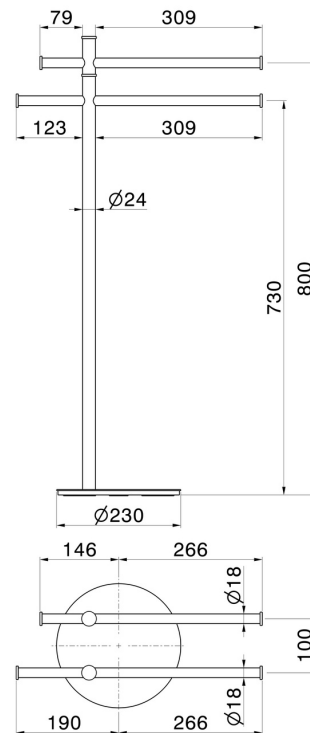

ROUND ACCESSORIES

67270.01.014

Freestanding towel holder - finish Matt White

FEATURES

Installation

Freestanding

TECHNICAL DRAWING

ROUND ACCESSORIES

finish Chrome

47.083

finish Groove Bronze

58.061

finish PVD Copper Bronze

58.063

finish PVD Gun Metal

59.064