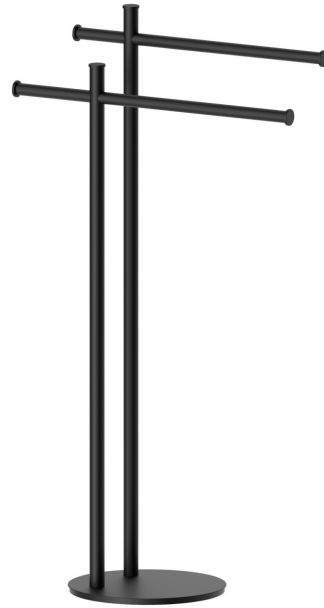

ROUND ACCESSORIES

67270.01.093

Freestanding towel holder - finish Matt Black

Matt Black

FEATURES

Installation

Freestanding

TECHNICAL DRAWING

ROUND ACCESSORIES

67270.01.093

Freestanding towel holder - finish Matt Black

AVAILABLE FINISHES

01.093

Matt Black

01.014

finish Matt White

21.018

finish Chrome

47.083

finish Groove Bronze

58.061

finish PVD Copper Bronze

58.063

finish PVD Gun Metal