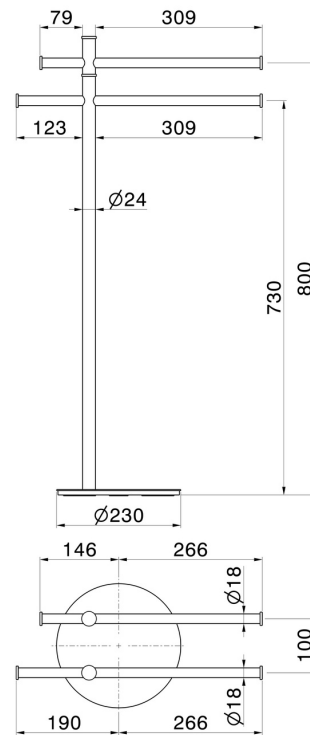

ROUND ACCESSORIES

67270.01.093

Freestanding towel holder - finish Matt Black

Matt Black

FEATURES

Installation

Freestanding

TECHNICAL DRAWING

21.018

finish Chrome

47.083

finish Groove Bronze

58.061

finish PVD Copper Bronze

58.063

finish PVD Gun Metal