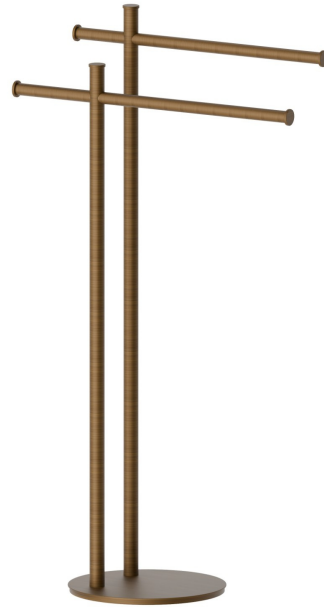

ROUND ACCESSORIES

67270.47.083

Freestanding towel holder - finish Groove Bronze

Groove Bronze

FEATURES

Installation

Freestanding

TECHNICAL DRAWING

ROUND ACCESSORIES

67270.47.083

Freestanding towel holder - finish Groove Bronze

AVAILABLE FINISHES

47.083

Groove Bronze

01.014

finish Matt White

01.093

finish Matt Black

21.018

finish Chrome

58.061

finish PVD Copper Bronze

58.063

finish PVD Gun Metal

59.098

finish PVD Brushed Pale Gold

61.020

finish PVD Glossy Gold

 **M0.070**
finish Titanium Satin

 **M0.071**
finish Gold Satin

 **M0.072**
finish Copper Satin

 **M0.075**
finish Copper Glossy