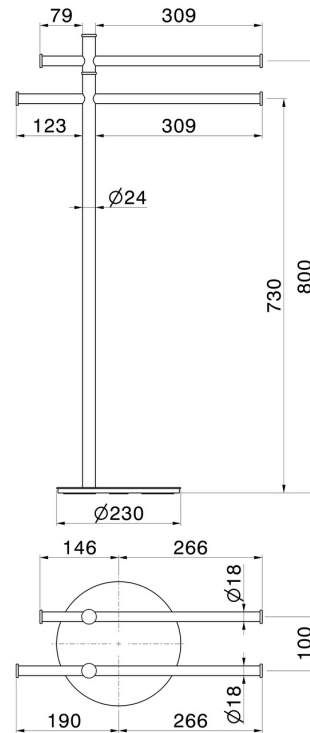

ROUND ACCESSORIES

67270.47.083

Freestanding towel holder - finish Groove Bronze

Groove Bronze

FEATURES

Installation

Freestanding

TECHNICAL DRAWING

ROUND ACCESSORIES

67270.47.083

Freestanding towel holder - finish Groove Bronze

AVAILABLE FINISHES

47.083

Groove Bronze

01.014

finish Matt White