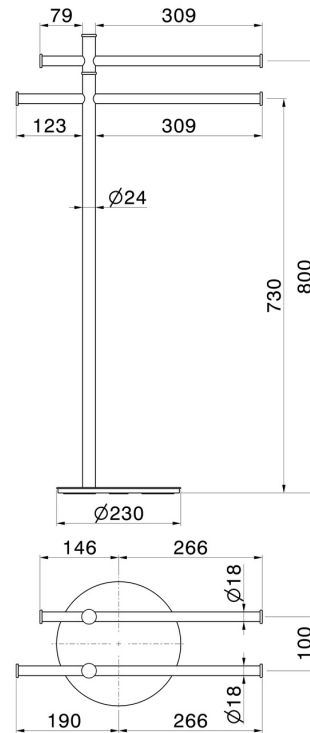

ROUND ACCESSORIES

67270.58.061

Freestanding towel holder - finish PVD Copper Bronze

PVD Copper Bronze

FEATURES

Installation

Freestanding

TECHNICAL DRAWING

ROUND ACCESSORIES

67270.58.061

Freestanding towel holder - finish PVD Copper Bronze

AVAILABLE FINISHES

58.061

PVD Copper Bronze

01.014

finish Matt White