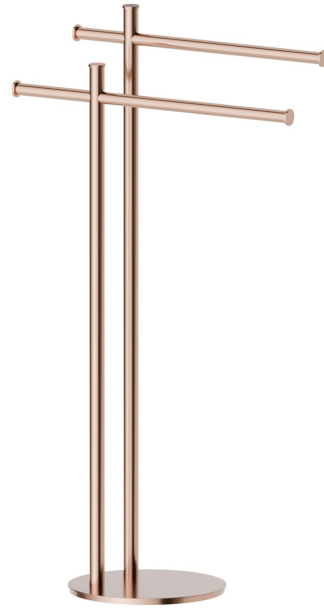

ROUND ACCESSORIES

67270.58.061

Freestanding towel holder - finish PVD Copper Bronze

PVD Copper Bronze

FEATURES

Installation

Freestanding

TECHNICAL DRAWING

ROUND ACCESSORIES

67270.58.061

Freestanding towel holder - finish PVD Copper Bronze

AVAILABLE FINISHES

58.061

PVD Copper Bronze

01.014

finish Matt White

01.093

finish Matt Black

21.018

finish Chrome

47.083

finish Groove Bronze

58.063

finish PVD Gun Metal

59.064

finish PVD Brushed Gun Metal

59.066

finish PVD Brushed steel

59.067

finish PVD Brushed Copper Bronze

59.097

finish PVD Brushed Gold