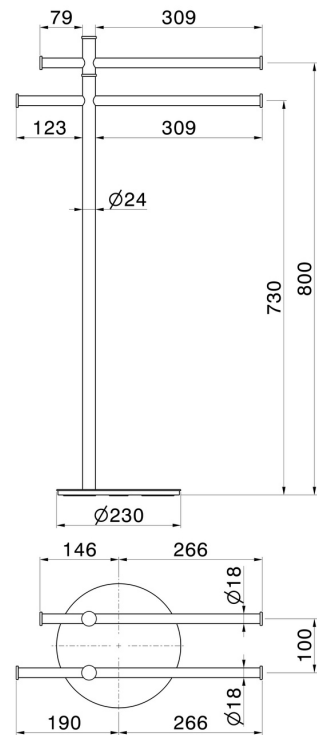

ROUND ACCESSORIES

67270.59.066

Freestanding towel holder - finish PVD Brushed steel

PVD Brushed steel

FEATURES

Installation

Freestanding

TECHNICAL DRAWING

ROUND ACCESSORIES

67270.59.066

Freestanding towel holder - finish PVD Brushed steel

AVAILABLE FINISHES

59.066

PVD Brushed steel

01.014

finish Matt White