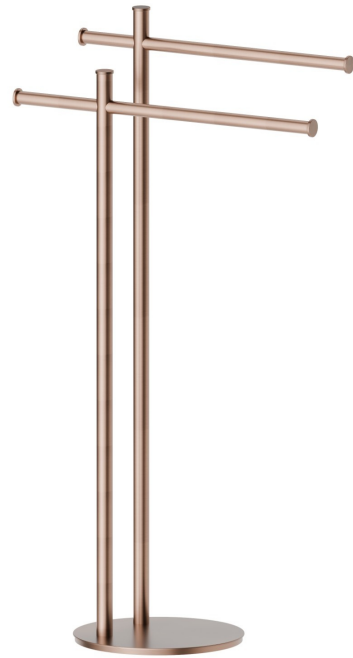

# ROUND ACCESSORIES

**67270.59.067**

Freestanding towel holder - finish PVD Brushed Copper Bronze

PVD Brushed Copper Bronze

## ROUND ACCESSORIES

**67270.59.067**

Freestanding towel holder - finish PVD Brushed Copper Bronze

### AVAILABLE FINISHES

---

**59.067**

PVD Brushed Copper Bronze

**01.014**

finish Matt White

**01.093**

finish Matt Black

**21.018**

finish Chrome

**47.083**

finish Groove Bronze

**58.061**

finish PVD Copper Bronze

**58.063**

finish PVD Gun Metal