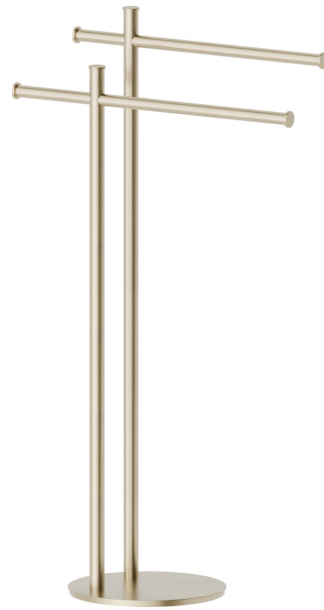

ROUND ACCESSORIES

67270.59.098

Freestanding towel holder - finish PVD Brushed Pale Gold

PVD Brushed Pale Gold

FEATURES

Installation

Freestanding

TECHNICAL DRAWING

ROUND ACCESSORIES

67270.59.098

Freestanding towel holder - finish PVD Brushed Pale Gold

AVAILABLE FINISHES

59.098

PVD Brushed Pale Gold

01.014

finish Matt White

01.093

finish Matt Black

21.018

finish Chrome

47.083

finish Groove Bronze

58.061

finish PVD Copper Bronze

58.063

finish PVD Gun Metal

59.064

finish PVD Brushed Gun Metal

59.066

finish PVD Brushed steel

59.067

finish PVD Brushed Copper Bronze