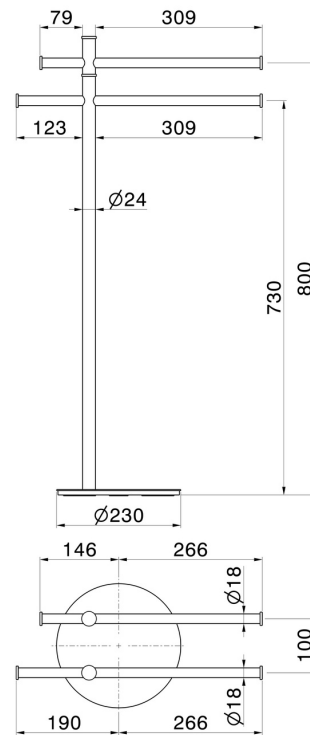

ROUND ACCESSORIES

67270.M0.070

Freestanding towel holder - finish Titanium Satin

Titanium Satin

FEATURES

Installation

Freestanding

TECHNICAL DRAWING