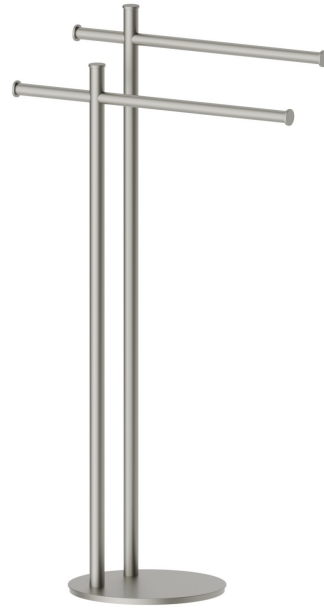

ROUND ACCESSORIES

67270.M0.070

Freestanding towel holder - finish Titanium Satin

Titanium Satin

FEATURES

Installation

Freestanding

TECHNICAL DRAWING

ROUND ACCESSORIES

67270.M0.070

Freestanding towel holder - finish Titanium Satin

AVAILABLE FINISHES

M0.070

Titanium Satin

01.014

finish Matt White

01.093

finish Matt Black

21.018

finish Chrome

47.083

finish Groove Bronze

58.061

finish PVD Copper Bronze

58.063

finish PVD Gun Metal

59.064

finish PVD Brushed Gun Metal

59.066

finish PVD Brushed steel

59.067

finish PVD Brushed Copper Bronze