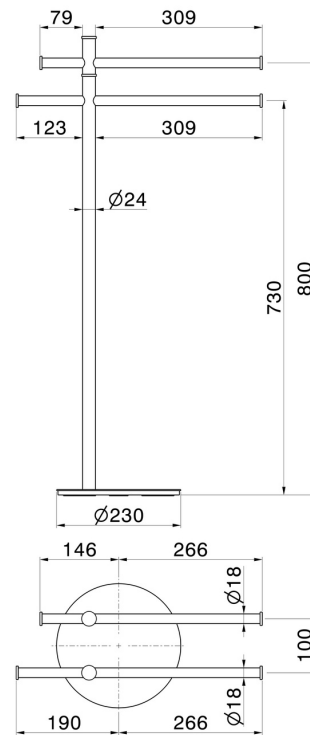

ROUND ACCESSORIES

67270.M0.071

Freestanding towel holder - finish Gold Satin

Gold Satin

FEATURES

Installation

Freestanding

TECHNICAL DRAWING