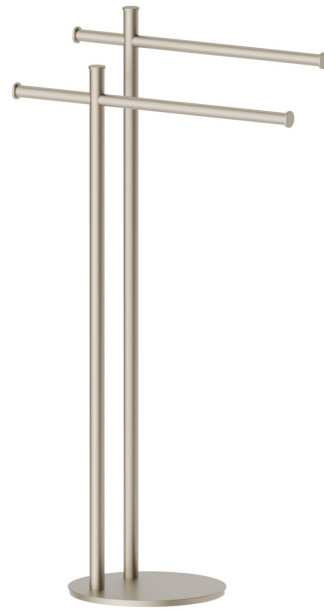

ROUND ACCESSORIES

67270.M0.071

Freestanding towel holder - finish Gold Satin

Gold Satin

FEATURES

Installation

Freestanding

TECHNICAL DRAWING

ROUND ACCESSORIES

67270.M0.071

Freestanding towel holder - finish Gold Satin

AVAILABLE FINISHES

M0.071

Gold Satin

01.014

finish Matt White

01.093

finish Matt Black

21.018

finish Chrome

47.083

finish Groove Bronze

58.061

finish PVD Copper Bronze

58.063

finish PVD Gun Metal

59.064

finish PVD Brushed Gun Metal

59.066

finish PVD Brushed steel

59.067

finish PVD Brushed Copper Bronze