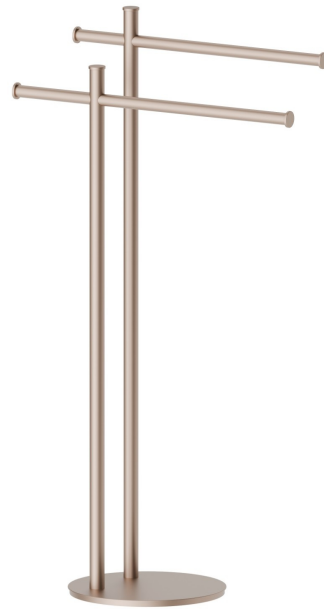

ROUND ACCESSORIES

67270.M0.072

Freestanding towel holder - finish Copper Satin

Copper Satin

FEATURES

Installation

Freestanding

TECHNICAL DRAWING

ROUND ACCESSORIES

67270.M0.072

Freestanding towel holder - finish Copper Satin

AVAILABLE FINISHES

M0.072

Copper Satin

01.014

finish Matt White

01.093

finish Matt Black

21.018

finish Chrome

47.083

finish Groove Bronze

58.061

finish PVD Copper Bronze

58.063

finish PVD Gun Metal

59.064

finish PVD Brushed Gun Metal

59.066

finish PVD Brushed steel

59.067

finish PVD Brushed Copper Bronze