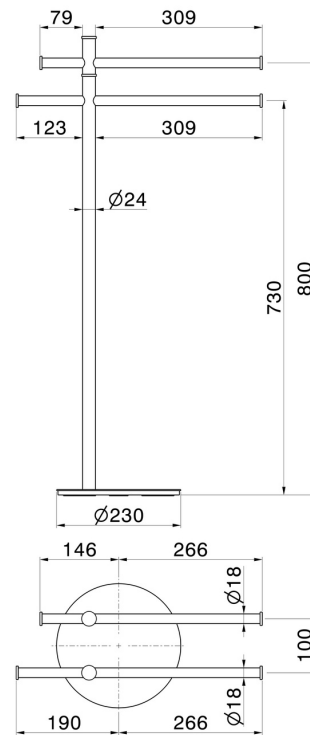

ROUND ACCESSORIES

67270.M0.072

Freestanding towel holder - finish Copper Satin

Copper Satin

FEATURES

Installation

Freestanding

TECHNICAL DRAWING