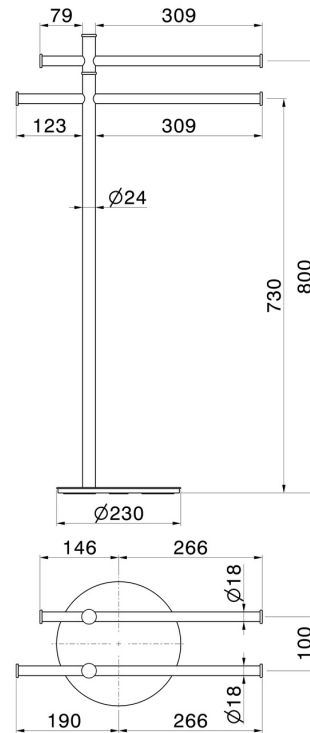

ROUND ACCESSORIES

67270.M0.077

Freestanding towel holder - finish Carbon Satin

Carbon Satin

FEATURES

Installation

Freestanding

TECHNICAL DRAWING