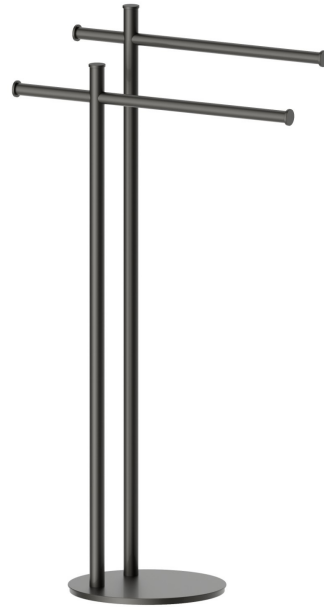

ROUND ACCESSORIES

67270.M0.077

Freestanding towel holder - finish Carbon Satin

Carbon Satin

FEATURES

Installation

Freestanding

TECHNICAL DRAWING

ROUND ACCESSORIES

67270.M0.077

Freestanding towel holder - finish Carbon Satin

AVAILABLE FINISHES

M0.077

Carbon Satin

01.014

finish Matt White

01.093

finish Matt Black

21.018

finish Chrome

47.083

finish Groove Bronze

58.061

finish PVD Copper Bronze