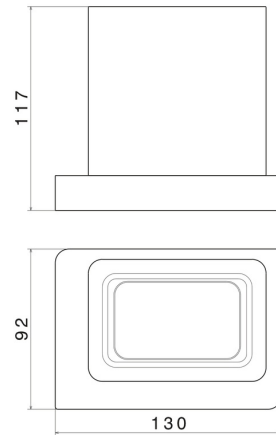

SQUARE ACCESSORIES

62956.01.014

Freestanding tumbler. Black ceramic - finish Matt White

FEATURES

Material	Ceramic
Installation	Freestanding

TECHNICAL DRAWING

SQUARE ACCESSORIES

62956.01.014