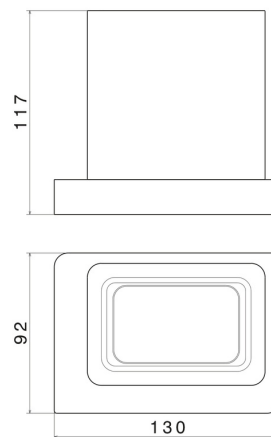

SQUARE ACCESSORIES

62956.01.093

Freestanding tumbler. Black ceramic - finish Matt Black

Matt Black

FEATURES

Material
Installation

Ceramic
Freestanding

TECHNICAL DRAWING