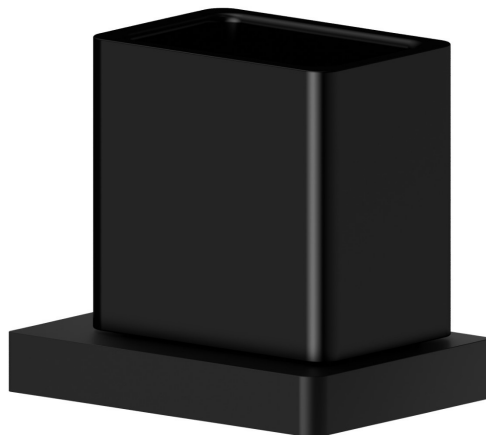

SQUARE ACCESSORIES

62956.01.093

Freestanding tumbler. Black ceramic - finish Matt Black

Matt Black

FEATURES

Material
Installation

Ceramic
Freestanding

TECHNICAL DRAWING

SQUARE ACCESSORIES

62956.01.093

Freestanding tumbler. Black ceramic - finish Matt Black

AVAILABLE FINISHES

01.093

Matt Black

01.014

finish Matt White