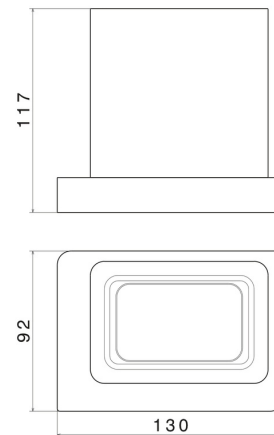

TECHNICAL DRAWING

AR Preview
try it in your home

More Details
on our [website](#)