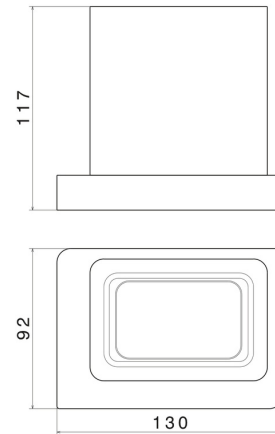

SQUARE ACCESSORIES

62956.58.061

Freestanding tumbler. Black ceramic - finish PVD Copper Bronze

PVD Copper Bronze

FEATURES

Material
Installation

Ceramic
Freestanding

TECHNICAL DRAWING