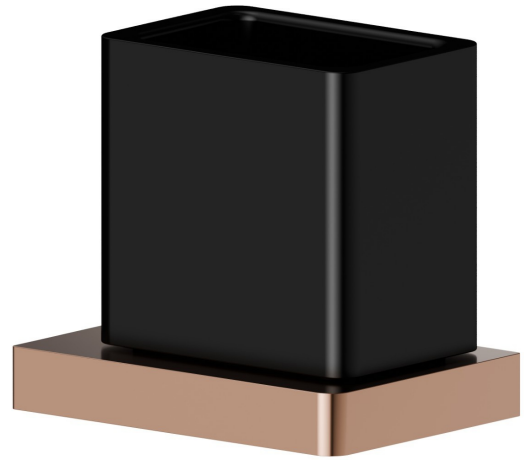

SQUARE ACCESSORIES

62956.58.061

Freestanding tumbler. Black ceramic - finish PVD Copper Bronze

PVD Copper Bronze

FEATURES

Material
Installation

Ceramic
Freestanding

TECHNICAL DRAWING

SQUARE ACCESSORIES

62956.58.061

Freestanding tumbler. Black ceramic - finish PVD Copper Bronze

AVAILABLE FINISHES

58.061

PVD Copper Bronze

01.014

finish Matt White

01.093

finish Matt Black

21.018

finish Chrome

58.063

finish PVD Gun Metal

59.064

finish PVD Brushed Gun Metal

59.066

finish PVD Brushed steel

59.067

finish PVD Brushed Copper Bronze

59.097

finish PVD Brushed Gold

61.020

finish PVD Glossy Gold