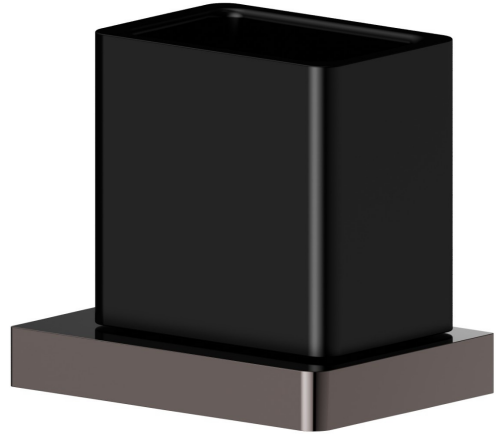

# SQUARE ACCESSORIES

**62956.58.063**

Freestanding tumbler. Black ceramic - finish PVD Gun Metal

PVD Gun Metal

## SQUARE ACCESSORIES

62956.58.063

Freestanding tumbler. Black ceramic - finish PVD Gun Metal