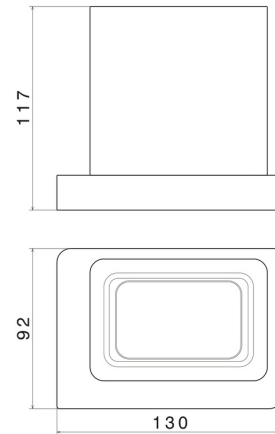

SQUARE ACCESSORIES

62956.59.064

Freestanding tumbler. Black ceramic - finish PVD Brushed Gun Metal

PVD Brushed Gun Metal

FEATURES

Material	Ceramic
Installation	Freestanding

TECHNICAL DRAWING

SQUARE ACCESSORIES