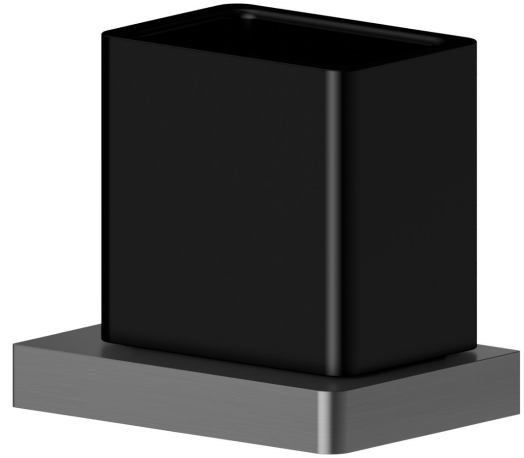

SQUARE ACCESSORIES

62956.59.064

Freestanding tumbler. Black ceramic - finish PVD Brushed Gun Metal

PVD Brushed Gun Metal

FEATURES

Material	Ceramic
Installation	Freestanding

TECHNICAL DRAWING

SQUARE ACCESSORIES

62956.59.064

Freestanding tumbler. Black ceramic - finish PVD Brushed Gun Metal

AVAILABLE FINISHES

59.064

PVD Brushed Gun Metal

01.014

finish Matt White

01.093