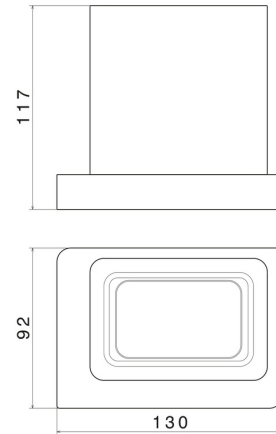

SQUARE ACCESSORIES

62956.59.066

Freestanding tumbler. Black ceramic - finish PVD Brushed steel

PVD Brushed steel

FEATURES

Material

Ceramic

Installation

Freestanding

TECHNICAL DRAWING

SQUARE ACCESSORIES

62956.59.066

Freestanding tumbler. Black ceramic - finish PVD Brushed steel

AVAILABLE FINISHES

59.066

PVD Brushed steel