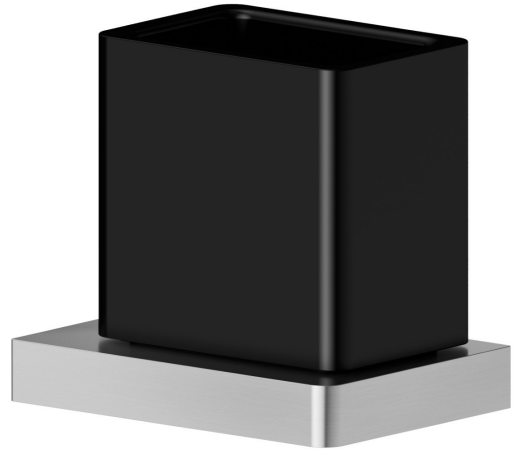

SQUARE ACCESSORIES

62956.59.066

Freestanding tumbler. Black ceramic - finish PVD Brushed steel

PVD Brushed steel

FEATURES

Material

Ceramic

Installation

Freestanding

TECHNICAL DRAWING

SQUARE ACCESSORIES

62956.59.066

Freestanding tumbler. Black ceramic - finish PVD Brushed steel

AVAILABLE FINISHES

59.066

PVD Brushed steel

01.014

finish Matt White

01.093

finish Matt Black

21.018

finish Chrome

58.061

finish PVD Copper Bronze