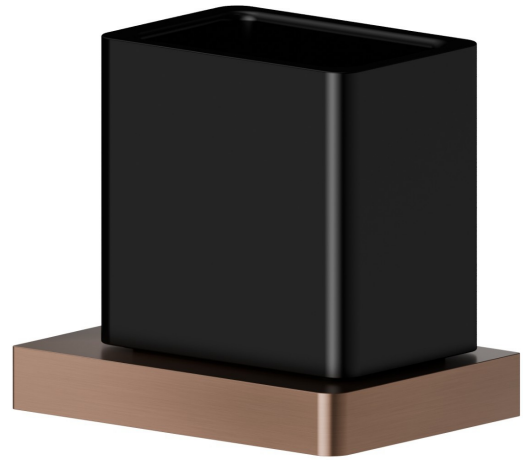

# SQUARE ACCESSORIES

62956.59.067

Freestanding tumbler. Black ceramic - finish PVD Brushed Copper Bronze

PVD Brushed Copper Bronze

## FEATURES

---

Material	<b>Ceramic</b>
Installation	<b>Freestanding</b>

## SQUARE ACCESSORIES

62956.59.067

Freestanding tumbler. Black ceramic - finish PVD Brushed Copper Bronze