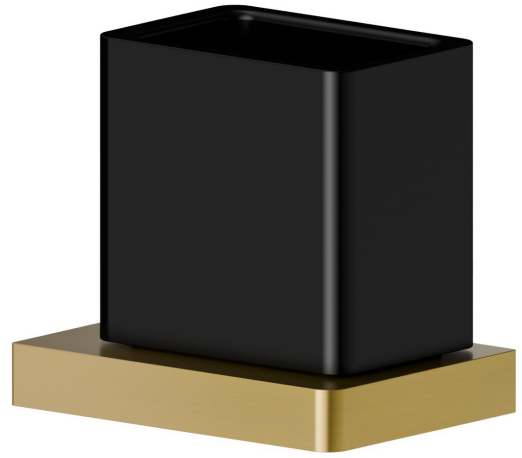

SQUARE ACCESSORIES

62956.59.097

Freestanding tumbler. Black ceramic - finish PVD Brushed Gold

PVD Brushed Gold

FEATURES

Material
Installation

Ceramic
Freestanding

TECHNICAL DRAWING

SQUARE ACCESSORIES

62956.59.097

Freestanding tumbler. Black ceramic - finish PVD Brushed Gold

AVAILABLE FINISHES

59.097

PVD Brushed Gold

01.014

finish Matt White

01.093

finish Matt Black

21.018

finish Chrome

58.061

finish PVD Copper Bronze

58.063

finish PVD Gun Metal