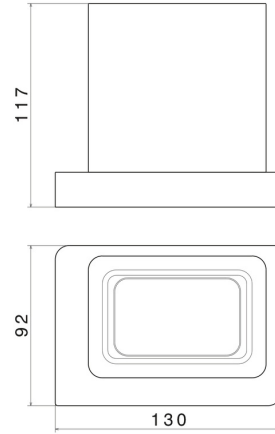

SQUARE ACCESSORIES

62956.59.097

Freestanding tumbler. Black ceramic - finish PVD Brushed Gold

PVD Brushed Gold

FEATURES

Material
Installation

Ceramic
Freestanding

TECHNICAL DRAWING