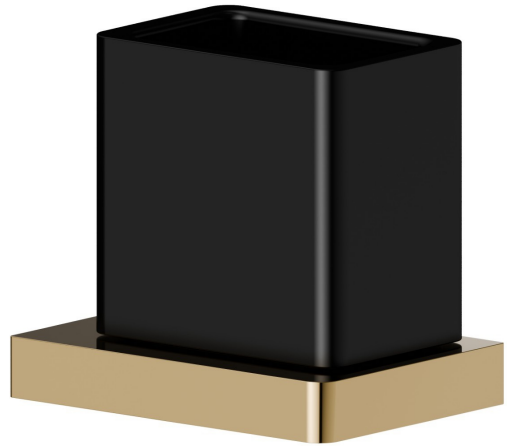

SQUARE ACCESSORIES

62956.61.020

Freestanding tumbler. Black ceramic - finish PVD Glossy Gold

PVD Glossy Gold

FEATURES

Material
Installation

Ceramic
Freestanding

TECHNICAL DRAWING

AR Preview
try it in your home

More Details
on our [website](#)

SQUARE ACCESSORIES

62956.61.020

Freestanding tumbler. Black ceramic - finish PVD Glossy Gold

AVAILABLE FINISHES

61.020

PVD Glossy Gold

01.014

finish Matt White

01.093

finish Matt Black

21.018

finish Chrome

58.061

finish PVD Copper Bronze