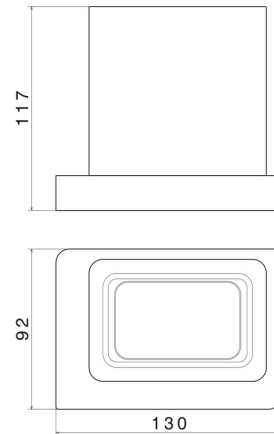

SQUARE ACCESSORIES

62956.61.020

Freestanding tumbler. Black ceramic - finish PVD Glossy Gold

PVD Glossy Gold

FEATURES

Material
Installation

Ceramic
Freestanding

TECHNICAL DRAWING