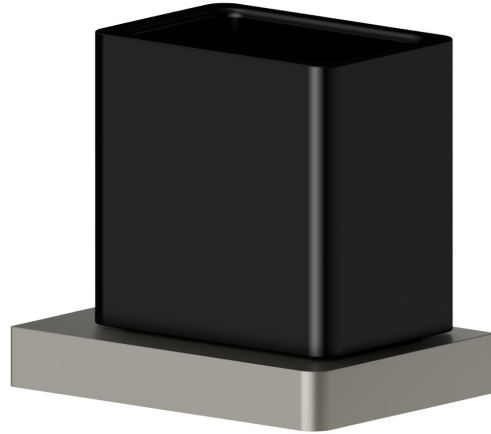

# SQUARE ACCESSORIES

## 62956.M0.070

Freestanding tumbler. Black ceramic - finish Titanium Satin

Titanium Satin

## SQUARE ACCESSORIES

**62956.M0.070**

Freestanding tumbler. Black ceramic - finish Titanium Satin