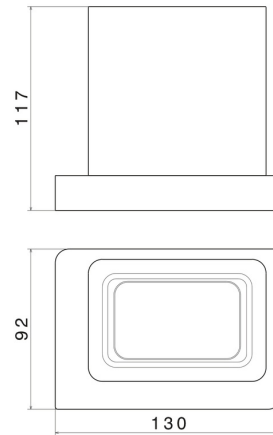

SQUARE ACCESSORIES

62956.M0.071

Freestanding tumbler. Black ceramic - finish Gold Satin

Gold Satin

FEATURES

Material
Installation

Ceramic
Freestanding

TECHNICAL DRAWING