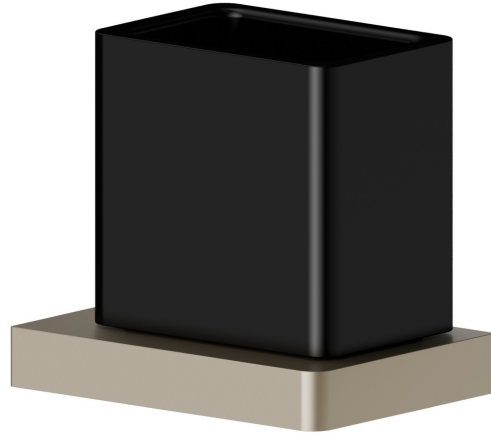

SQUARE ACCESSORIES

62956.M0.071

Freestanding tumbler. Black ceramic - finish Gold Satin

Gold Satin

FEATURES

Material
Installation

Ceramic
Freestanding

TECHNICAL DRAWING

SQUARE ACCESSORIES

62956.M0.071

Freestanding tumbler. Black ceramic - finish Gold Satin

AVAILABLE FINISHES

M0.071

Gold Satin

01.014

finish Matt White

01.093

finish Matt Black

21.018

finish Chrome

58.061

finish PVD Copper Bronze

58.063

finish PVD Gun Metal