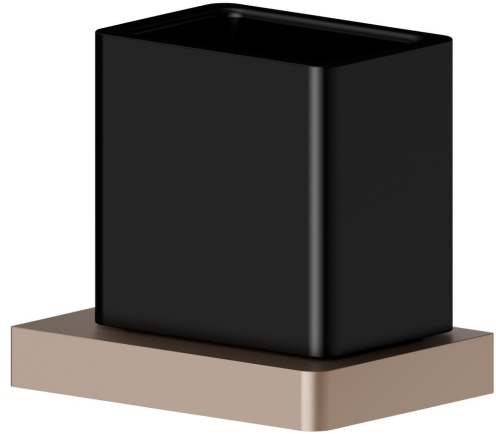

# SQUARE ACCESSORIES

## 62956.M0.072

Freestanding tumbler. Black ceramic - finish Copper Satin

### FEATURES

---

Material	<b>Ceramic</b>
Installation	<b>Freestanding</b>

## SQUARE ACCESSORIES

**62956.M0.072**

Freestanding tumbler. Black ceramic - finish Copper Satin