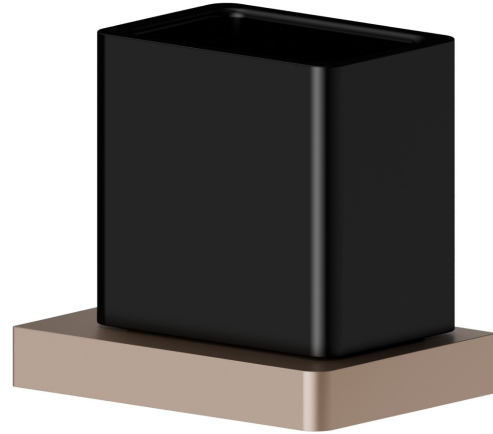

SQUARE ACCESSORIES

62956.M0.075

Freestanding tumbler. Black ceramic - finish Copper Glossy

Copper Glossy

FEATURES

Material
Installation

Ceramic
Freestanding

TECHNICAL DRAWING

SQUARE ACCESSORIES

62956.M0.075

Freestanding tumbler. Black ceramic - finish Copper Glossy

AVAILABLE FINISHES

M0.075

Copper Glossy

01.014

finish Matt White

01.093

finish Matt Black

21.018

finish Chrome

58.061

finish PVD Copper Bronze

58.063

finish PVD Gun Metal