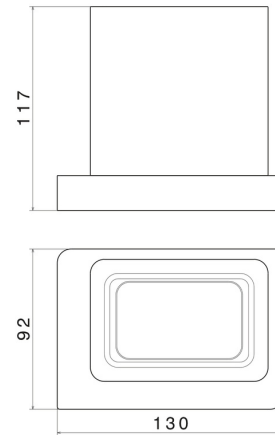

SQUARE ACCESSORIES

62956.M0.075

Freestanding tumbler. Black ceramic - finish Copper Glossy

Copper Glossy

FEATURES

Material
Installation

Ceramic
Freestanding

TECHNICAL DRAWING