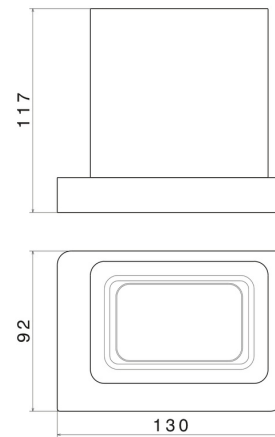

SQUARE ACCESSORIES

62955.01.093

Freestanding tumbler. White ceramic - finish Matt Black

FEATURES

Material	Ceramic
Installation	Freestanding

TECHNICAL DRAWING

SQUARE ACCESSORIES

62955.01.093