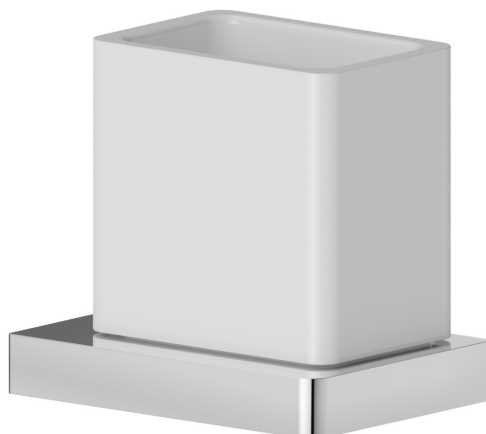

# SQUARE ACCESSORIES

62955.21.018

Freestanding tumbler. White ceramic - finish Chrome

Chrome

## FEATURES

---

Material

**Ceramic**

Installation

**Freestanding**

## SQUARE ACCESSORIES

**62955.21.018**

Freestanding tumbler. White ceramic - finish Chrome