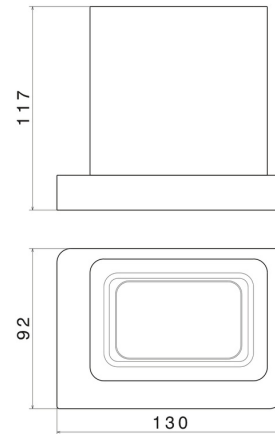

SQUARE ACCESSORIES

62955.58.061

Freestanding tumbler. White ceramic - finish PVD Copper Bronze

PVD Copper Bronze

FEATURES

Material	Ceramic
Installation	Freestanding

TECHNICAL DRAWING

SQUARE ACCESSORIES