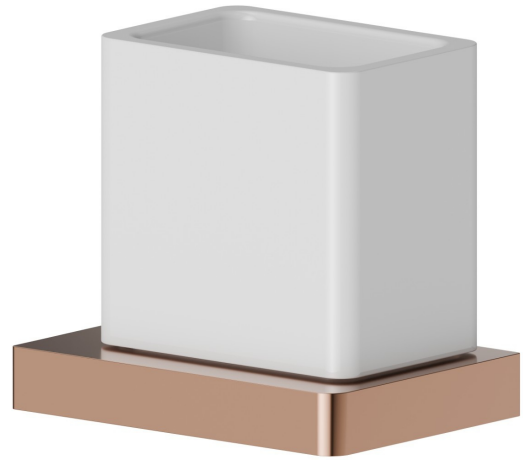

SQUARE ACCESSORIES

62955.58.061

Freestanding tumbler. White ceramic - finish PVD Copper Bronze

PVD Copper Bronze

FEATURES

Material	Ceramic
Installation	Freestanding

TECHNICAL DRAWING

SQUARE ACCESSORIES

62955.58.061

Freestanding tumbler. White ceramic - finish PVD Copper Bronze

AVAILABLE FINISHES

58.061

PVD Copper Bronze

01.014

finish Matt White

01.093