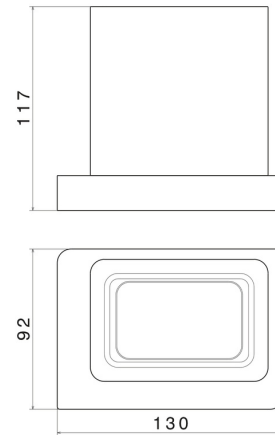

SQUARE ACCESSORIES

62955.58.063

Freestanding tumbler. White ceramic - finish PVD Gun Metal

PVD Gun Metal

FEATURES

Material
Installation

Ceramic
Freestanding

TECHNICAL DRAWING