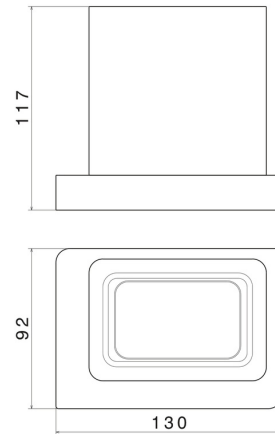

SQUARE ACCESSORIES

62955.59.064

Freestanding tumbler. White ceramic - finish PVD Brushed Gun Metal

PVD Brushed Gun Metal

FEATURES

| | |
|--------------|---------------------|
| Material | Ceramic |
| Installation | Freestanding |

TECHNICAL DRAWING

SQUARE ACCESSORIES

62955.59.064

Freestanding tumbler. White ceramic - finish PVD Brushed Gun Metal

AVAILABLE FINISHES

59.064

PVD Brushed Gun Metal

01.014