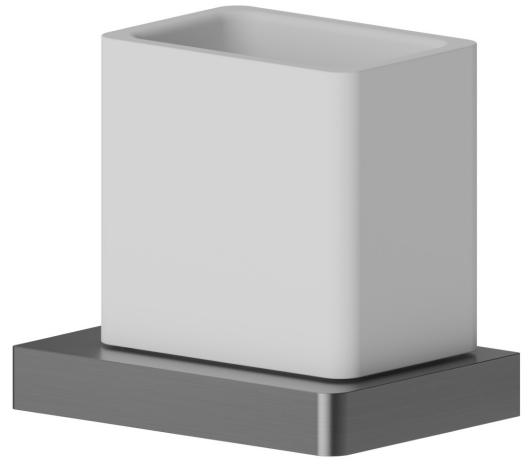

SQUARE ACCESSORIES

62955.59.064

Freestanding tumbler. White ceramic - finish PVD Brushed Gun Metal

PVD Brushed Gun Metal

FEATURES

| | |
|--------------|---------------------|
| Material | Ceramic |
| Installation | Freestanding |

TECHNICAL DRAWING

SQUARE ACCESSORIES

62955.59.064

Freestanding tumbler. White ceramic - finish PVD Brushed Gun Metal

AVAILABLE FINISHES

59.064

PVD Brushed Gun Metal

01.014