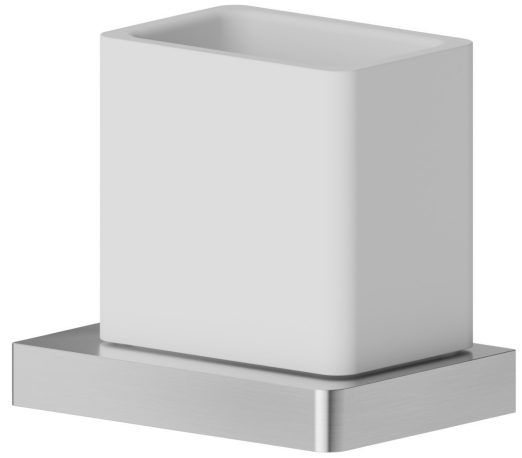

SQUARE ACCESSORIES

62955.59.066

Freestanding tumbler. White ceramic - finish PVD Brushed steel

PVD Brushed steel

FEATURES

Material
Installation

Ceramic
Freestanding

TECHNICAL DRAWING

SQUARE ACCESSORIES

62955.59.066

Freestanding tumbler. White ceramic - finish PVD Brushed steel

AVAILABLE FINISHES

59.066

PVD Brushed steel

01.014

finish Matt White