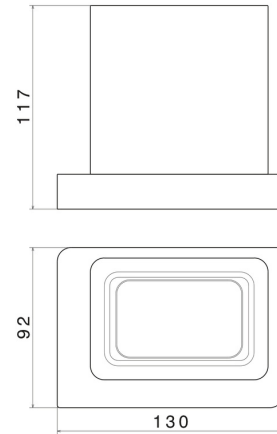

SQUARE ACCESSORIES

62955.59.066

Freestanding tumbler. White ceramic - finish PVD Brushed steel

PVD Brushed steel

FEATURES

Material
Installation

Ceramic
Freestanding

TECHNICAL DRAWING

SQUARE ACCESSORIES

62955.59.066

Freestanding tumbler. White ceramic - finish PVD Brushed steel

AVAILABLE FINISHES

59.066

PVD Brushed steel

01.014

finish Matt White