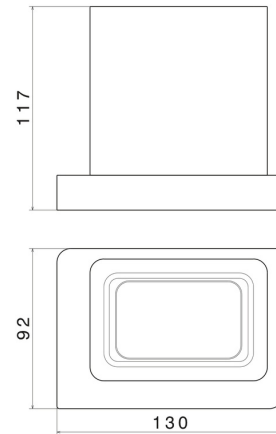

SQUARE ACCESSORIES

62955.59.067

Freestanding tumbler. White ceramic - finish PVD Brushed Copper Bronze

PVD Brushed Copper Bronze

FEATURES

Material

Ceramic

Installation

Freestanding

TECHNICAL DRAWING

SQUARE ACCESSORIES

62955.59.067

Freestanding tumbler. White ceramic - finish PVD Brushed Copper Bronze

AVAILABLE FINISHES

59.067

PVD Brushed Copper Bronze