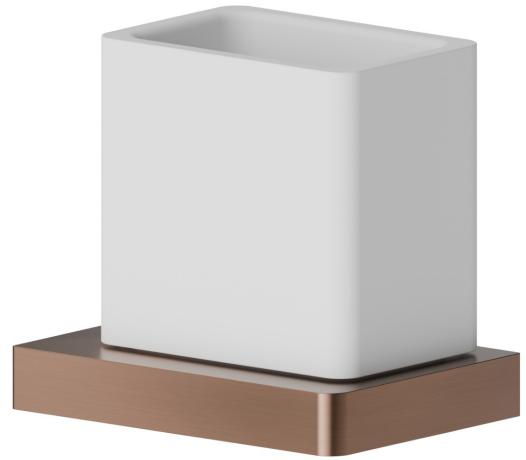

SQUARE ACCESSORIES

62955.59.067

Freestanding tumbler. White ceramic - finish PVD Brushed Copper Bronze

PVD Brushed Copper Bronze

FEATURES

Material

Ceramic

Installation

Freestanding

TECHNICAL DRAWING

SQUARE ACCESSORIES

62955.59.067

Freestanding tumbler. White ceramic - finish PVD Brushed Copper Bronze

AVAILABLE FINISHES

59.067

PVD Brushed Copper Bronze