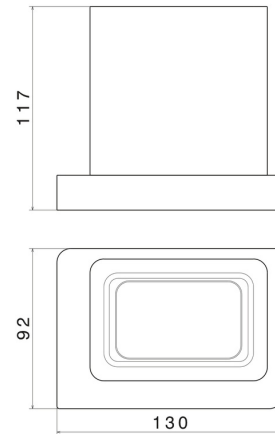

SQUARE ACCESSORIES

62955.59.097

Freestanding tumbler. White ceramic - finish PVD Brushed Gold

PVD Brushed Gold

FEATURES

Material

Ceramic

Installation

Freestanding

TECHNICAL DRAWING

SQUARE ACCESSORIES

62955.59.097

Freestanding tumbler. White ceramic - finish PVD Brushed Gold

AVAILABLE FINISHES

59.097

PVD Brushed Gold