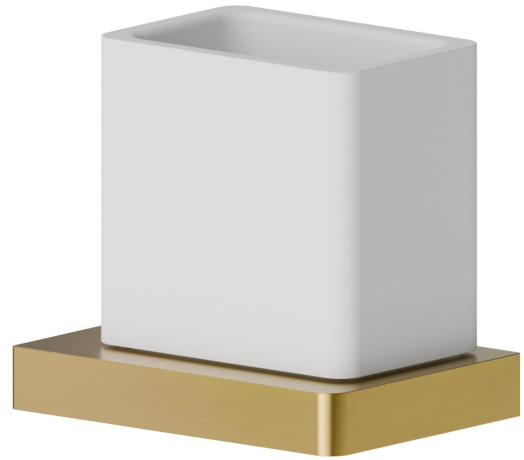

SQUARE ACCESSORIES

62955.59.097

Freestanding tumbler. White ceramic - finish PVD Brushed Gold

PVD Brushed Gold

FEATURES

Material

Ceramic

Installation

Freestanding

TECHNICAL DRAWING

SQUARE ACCESSORIES

62955.59.097

Freestanding tumbler. White ceramic - finish PVD Brushed Gold

AVAILABLE FINISHES

59.097

PVD Brushed Gold

01.014

finish Matt White

01.093

finish Matt Black

21.018

finish Chrome

58.061

finish PVD Copper Bronze