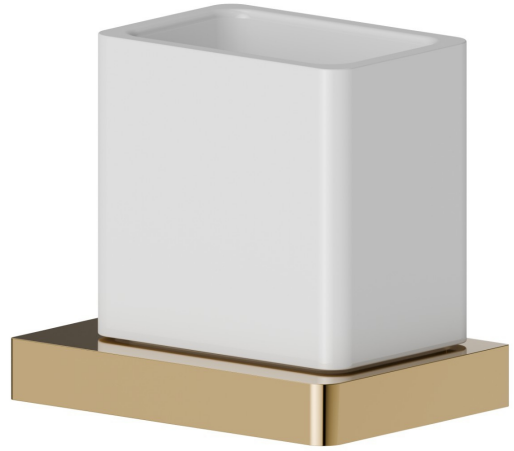

SQUARE ACCESSORIES

62955.61.020

Freestanding tumbler. White ceramic - finish PVD Glossy Gold

PVD Glossy Gold

FEATURES

Material

Ceramic

Installation

Freestanding

TECHNICAL DRAWING

SQUARE ACCESSORIES

62955.61.020

Freestanding tumbler. White ceramic - finish PVD Glossy Gold

AVAILABLE FINISHES

61.020

PVD Glossy Gold

01.014

finish Matt White

01.093

finish Matt Black

21.018

finish Chrome

58.061

finish PVD Copper Bronze