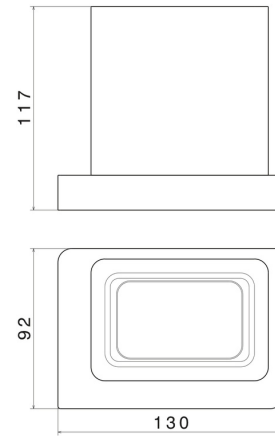

TECHNICAL DRAWING