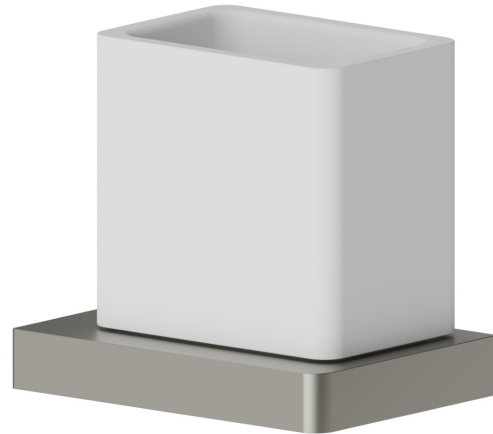

# SQUARE ACCESSORIES

62955.M0.070

Freestanding tumbler. White ceramic - finish Titanium Satin

Titanium Satin

## SQUARE ACCESSORIES

**62955.M0.070**

Freestanding tumbler. White ceramic - finish Titanium Satin