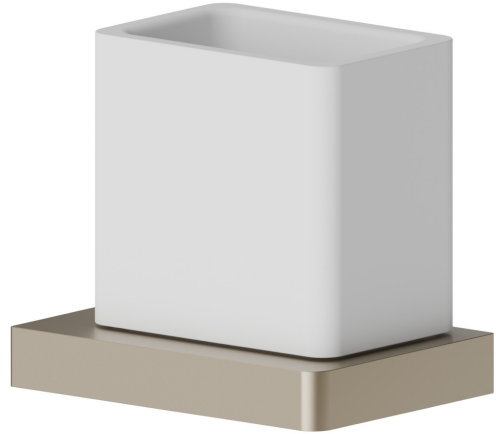

# SQUARE ACCESSORIES

62955.M0.071

Freestanding tumbler. White ceramic - finish Gold Satin

Gold Satin

## SQUARE ACCESSORIES

**62955.M0.071**

Freestanding tumbler. White ceramic - finish Gold Satin