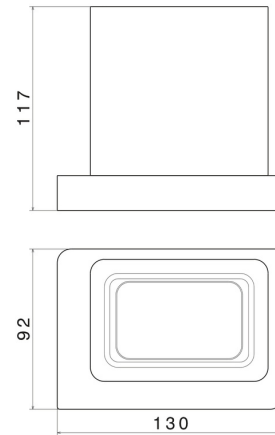

SQUARE ACCESSORIES

62955.M0.072

Freestanding tumbler. White ceramic - finish Copper Satin

FEATURES

Material
Installation

Ceramic
Freestanding

TECHNICAL DRAWING

SQUARE ACCESSORIES