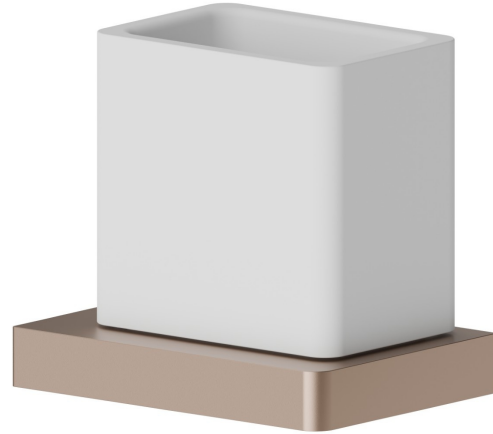

SQUARE ACCESSORIES

62955.M0.072

Freestanding tumbler. White ceramic - finish Copper Satin

FEATURES

Material
Installation

Ceramic
Freestanding

TECHNICAL DRAWING

SQUARE ACCESSORIES

62955.M0.072

Freestanding tumbler. White ceramic - finish Copper Satin

AVAILABLE FINISHES

M0.072

Copper Satin

01.014

finish Matt White

01.093