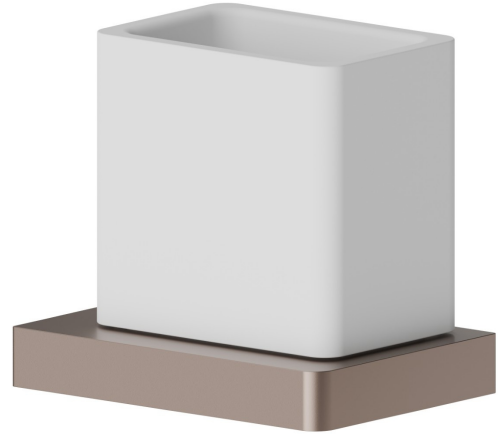

SQUARE ACCESSORIES

62955.M0.075

Freestanding tumbler. White ceramic - finish Copper Glossy

FEATURES

Material
Installation

Ceramic
Freestanding

TECHNICAL DRAWING

SQUARE ACCESSORIES

62955.M0.075

Freestanding tumbler. White ceramic - finish Copper Glossy

AVAILABLE FINISHES

M0.075

Copper Glossy

01.014

finish Matt White

01.093