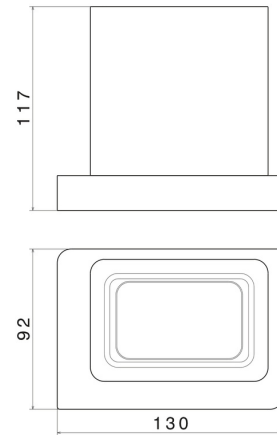

SQUARE ACCESSORIES

62955.M0.075

Freestanding tumbler. White ceramic - finish Copper Glossy

FEATURES

Material
Installation

Ceramic
Freestanding

TECHNICAL DRAWING

SQUARE ACCESSORIES