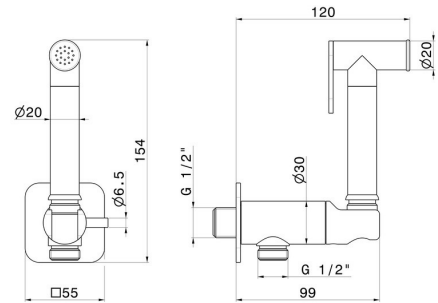

881.01.014

Handspray for WC with on/off lever, cold water multi-functional jet - finish Matt White

FEATURES

Material	Brass
Technology	Save Water
Installation	Wall mounted
Control type	Single lever
Water mixing	Mechanical

TECHNICAL DRAWING

881.01.014

Handspray for WC with on/off lever, cold water multi-functional jet - finish Matt White

AVAILABLE FINISHES

01.014

Matt White

01.093

finish Matt Black