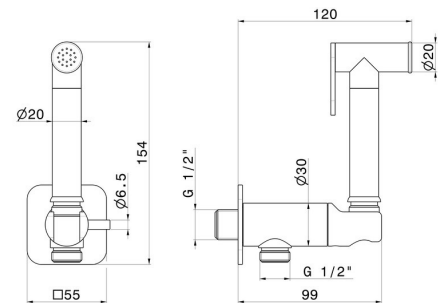

881.01.093

Handspray for WC with on/off lever, cold water multi-functional jet - finish Matt Black

FEATURES

Material	Brass
Technology	Save Water
Installation	Wall mounted
Control type	Single lever
Water mixing	Mechanical

TECHNICAL DRAWING

881.01.093

Handspray for WC with on/off lever, cold water multi-functional jet - finish Matt Black

AVAILABLE FINISHES

01.093

Matt Black

01.014

finish Matt White