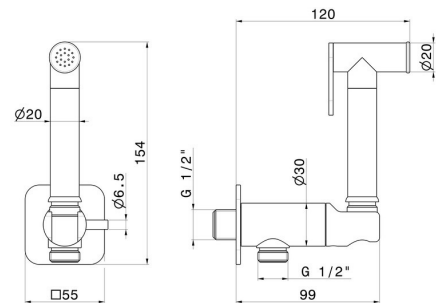

881.21.018

Handspray for WC with on/off lever, cold water multi-functional jet - finish Chrome

FEATURES

Material	Brass
Technology	Save Water
Installation	Wall mounted
Control type	Single lever
Water mixing	Mechanical

TECHNICAL DRAWING

881.21.018

Handspray for WC with on/off lever, cold water multi-functional jet - finish Chrome

AVAILABLE FINISHES

21.018

Chrome

01.014

finish Matt White