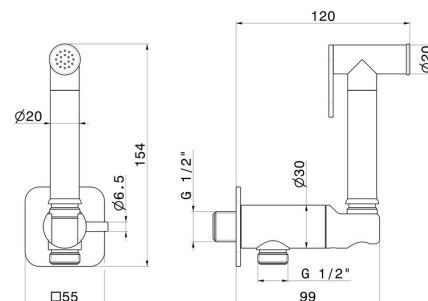

881.47.083

Handspray for WC with on/off lever, cold water multi-functional jet - finish Groove Bronze

Groove Bronze

FEATURES

Material
Technology
Installation
Control type
Water mixing

Brass
Save Water
Wall mounted
Single lever
Mechanical

TECHNICAL DRAWING

881.47.083

Handspray for WC with on/off lever, cold water multi-functional jet - finish Groove Bronze

AVAILABLE FINISHES

47.083

Groove Bronze

01.014

finish Matt White