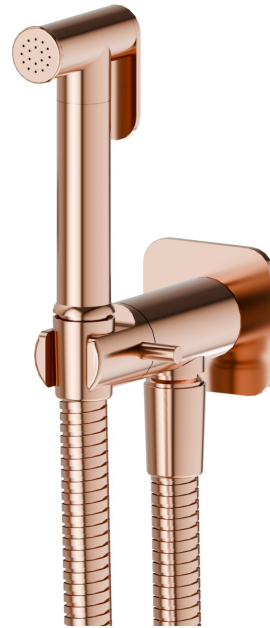

881.58.061

Handspray for WC with on/off lever, cold water multi-functional jet - finish PVD Copper Bronze

PVD Copper Bronze

FEATURES

Material
Technology
Installation
Control type
Water mixing

Brass
Save Water
Wall mounted
Single lever
Mechanical

TECHNICAL DRAWING

881.58.061

Handspray for WC with on/off lever, cold water multi-functional jet - finish PVD Copper Bronze

AVAILABLE FINISHES

58.061

PVD Copper Bronze

01.014

finish Matt White

01.093

finish Matt Black

21.018

finish Chrome

47.083

finish Groove Bronze

58.063

finish PVD Gun Metal

59.064

finish PVD Brushed Gun Metal

59.066

finish PVD Brushed steel

59.097

finish PVD Brushed Gold

59.098

finish PVD Brushed Pale Gold