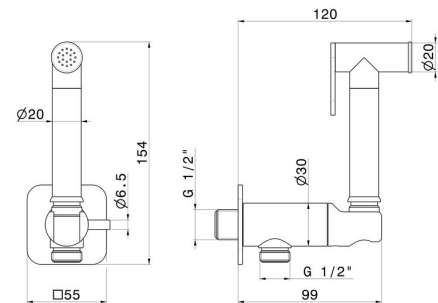

881.58.061

Handspray for WC with on/off lever, cold water multi-functional jet - finish PVD Copper Bronze

PVD Copper Bronze

FEATURES

Material
Technology
Installation
Control type
Water mixing

Brass
Save Water
Wall mounted
Single lever
Mechanical

TECHNICAL DRAWING

881.58.061

Handspray for WC with on/off lever, cold water multi-functional jet - finish PVD Copper Bronze

AVAILABLE FINISHES

58.061

PVD Copper Bronze

01.014

finish Matt White