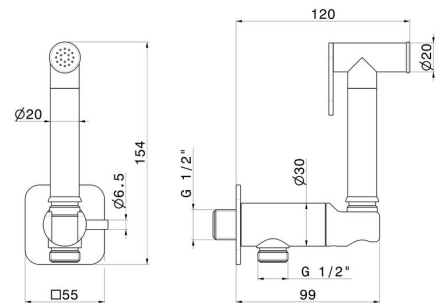

**881.58.063**

Handspray for WC with on/off lever, cold water multi-functional jet - finish PVD Gun Metal

PVD Gun Metal

**FEATURES**

- |              |                     |
|--------------|---------------------|
| Material     | <b>Brass</b>        |
| Technology   | <b>Save Water</b>   |
| Installation | <b>Wall mounted</b> |
| Control type | <b>Single lever</b> |
| Water mixing | <b>Mechanical</b>   |

**TECHNICAL DRAWING**

**881.58.063**

Handspray for WC with on/off lever, cold water multi-functional jet - finish PVD Gun Metal