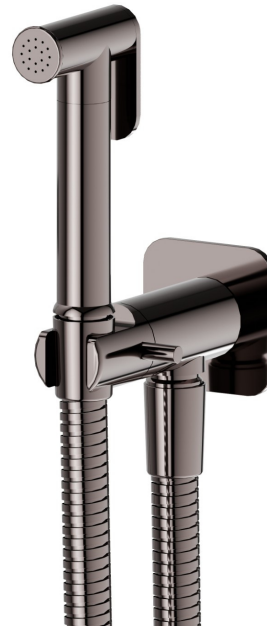

**881.58.063**

Handspray for WC with on/off lever, cold water multi-functional jet - finish PVD Gun Metal

PVD Gun Metal

**FEATURES**

- |              |                     |
|--------------|---------------------|
| Material     | <b>Brass</b>        |
| Technology   | <b>Save Water</b>   |
| Installation | <b>Wall mounted</b> |
| Control type | <b>Single lever</b> |
| Water mixing | <b>Mechanical</b>   |

**TECHNICAL DRAWING**

**881.58.063**

Handspray for WC with on/off lever, cold water multi-functional jet - finish PVD Gun Metal

## AVAILABLE FINISHES

---

**58.063**

PVD Gun Metal

**01.014**

finish Matt White

**01.093**

finish Matt Black