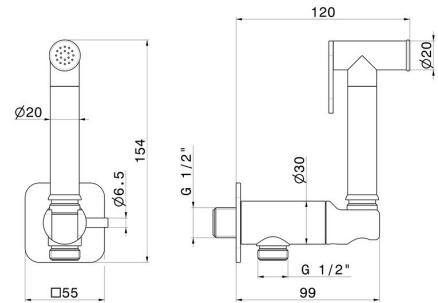

881.59.064

Handspray for WC with on/off lever, cold water multi-functional jet - finish PVD Brushed Gun Metal

PVD Brushed Gun Metal

FEATURES

- | | |
|--------------|---------------------|
| Material | Brass |
| Technology | Save Water |
| Installation | Wall mounted |
| Control type | Single lever |
| Water mixing | Mechanical |

TECHNICAL DRAWING

881.59.064

Handspray for WC with on/off lever, cold water multi-functional jet - finish PVD Brushed Gun Metal

AVAILABLE FINISHES

59.064

PVD Brushed Gun Metal

01.014

finish Matt White