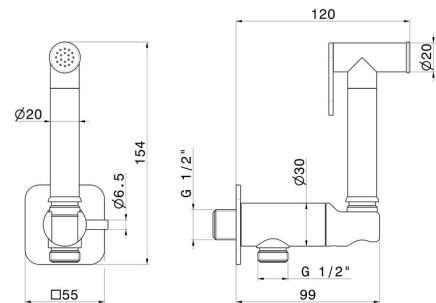

881.59.066

Handspray for WC with on/off lever, cold water multi-functional jet - finish PVD Brushed steel

PVD Brushed steel

FEATURES

Material
Technology
Installation
Control type
Water mixing

Brass
Save Water
Wall mounted
Single lever
Mechanical

TECHNICAL DRAWING

881.59.066

Handspray for WC with on/off lever, cold water multi-functional jet - finish PVD Brushed steel

AVAILABLE FINISHES

59.066

PVD Brushed steel

01.014

finish Matt White