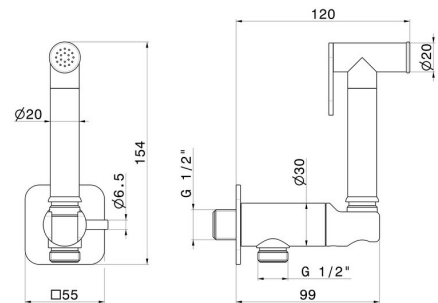

**881.59.097**

Handspray for WC with on/off lever, cold water multi-functional jet - finish PVD Brushed Gold

PVD Brushed Gold

**FEATURES**

Material  
Technology  
Installation  
Control type  
Water mixing

**Brass**  
**Save Water**  
**Wall mounted**  
**Single lever**  
**Mechanical**

**TECHNICAL DRAWING**

**881.59.097**

Handspray for WC with on/off lever, cold water multi-functional jet - finish PVD Brushed Gold