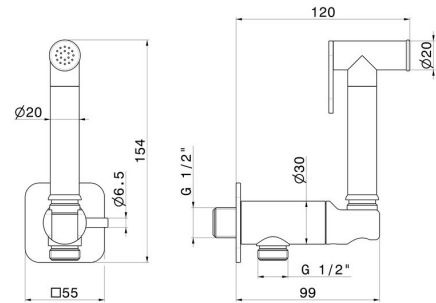

881.59.098

Handspray for WC with on/off lever, cold water multi-functional jet - finish PVD Brushed Pale Gold

PVD Brushed Pale Gold

FEATURES

Material	Brass
Technology	Save Water
Installation	Wall mounted
Control type	Single lever
Water mixing	Mechanical

TECHNICAL DRAWING

881.59.098

Handspray for WC with on/off lever, cold water multi-functional jet - finish PVD Brushed Pale Gold

AVAILABLE FINISHES

59.098

PVD Brushed Pale Gold

01.014

finish Matt White