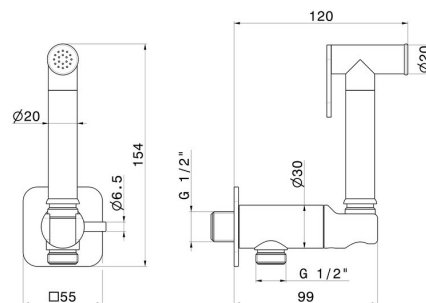

## 881.61.020

Handspray for WC with on/off lever, cold water multi-functional jet - finish PVD Glossy Gold

PVD Glossy Gold

### FEATURES

---

Material  
Technology  
Installation  
Control type  
Water mixing

**Brass**  
**Save Water**  
**Wall mounted**  
**Single lever**  
**Mechanical**

### TECHNICAL DRAWING

---

**881.61.020**

Handspray for WC with on/off lever, cold water multi-functional jet - finish PVD Glossy Gold