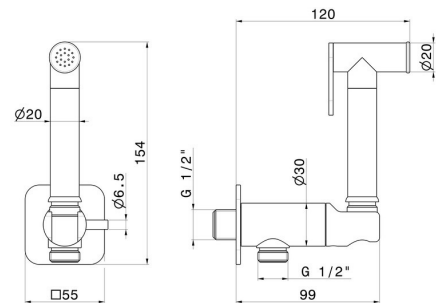

881.M0.070

Handspray for WC with on/off lever, cold water multi-functional jet - finish Titanium Satin

FEATURES

Material	Brass
Technology	Save Water
Installation	Wall mounted
Control type	Single lever
Water mixing	Mechanical

TECHNICAL DRAWING

881.M0.070

Handspray for WC with on/off lever, cold water multi-functional jet - finish Titanium Satin

AVAILABLE FINISHES

M0.070

Titanium Satin

01.014

finish Matt White